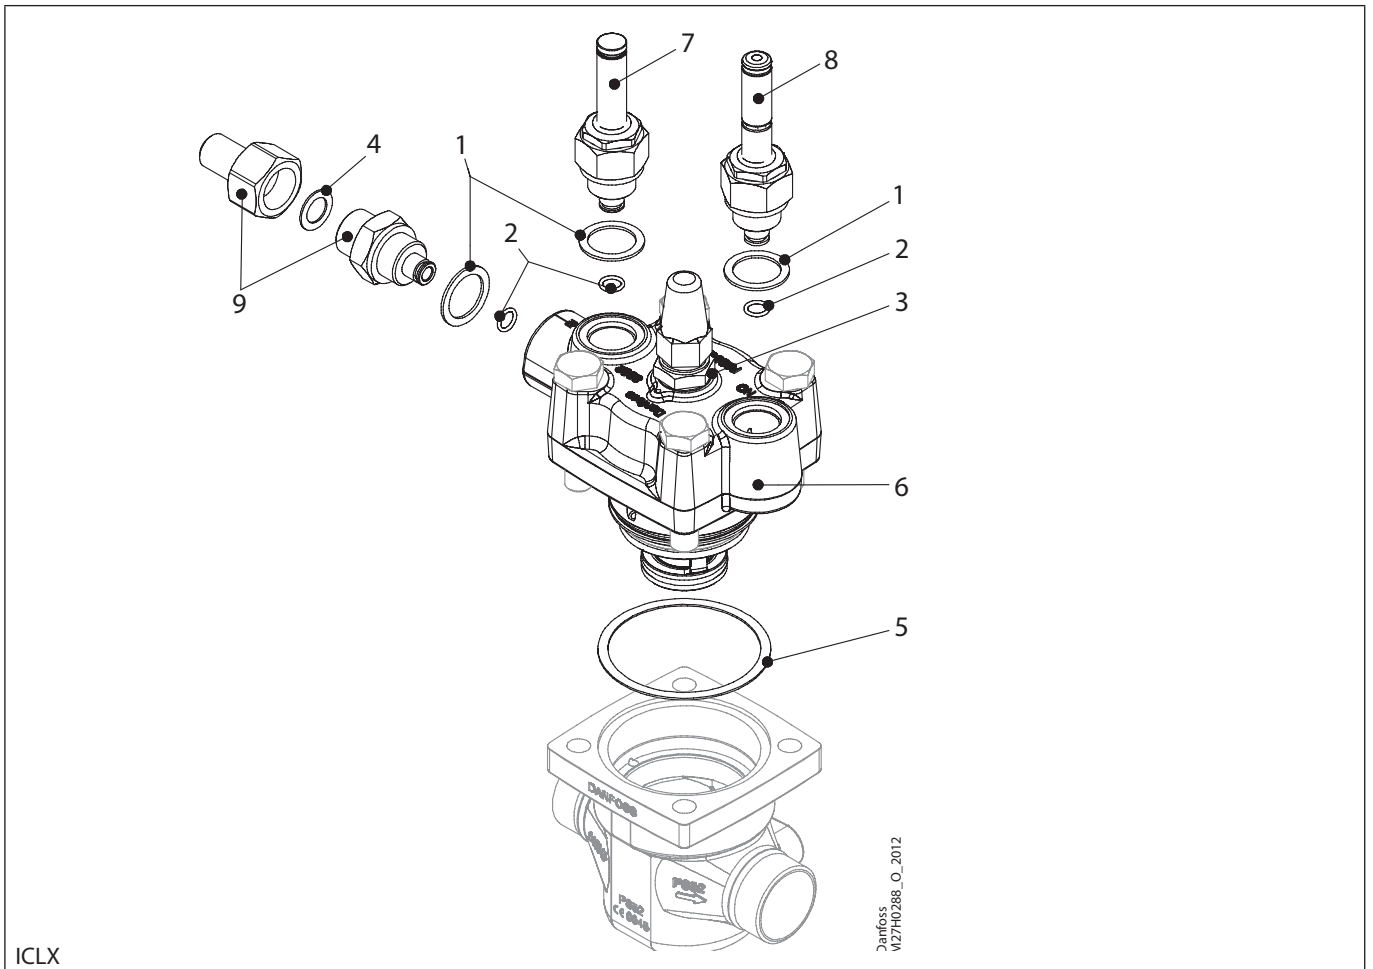

Installation guide – Spare parts and accessories

Overhaul kit | Code number 027H3204
ICLX, size 32

ICLX

Danfoss
M27H0288_O_2012

<p>1</p> <p> = Fibre</p> <p>Total no. = 3</p>	<p>2</p> <p> = Fibre</p> <p>Total no. = 3</p>	<p>3</p> <p> = Alu.</p> <p>Total no. = 1</p>	<p>4</p> <p> = Alu.</p> <p>Total no. = 1</p>	<p>5</p> <p> = Fibre</p> <p>Total no. = 1</p>
<p>6</p> <p>Total no. = 1</p>	<p>7</p> <p>Total no. = 1</p>	<p>8</p> <p>Total no. = 1</p>	<p>9</p> <p>Total no. = 1</p>	