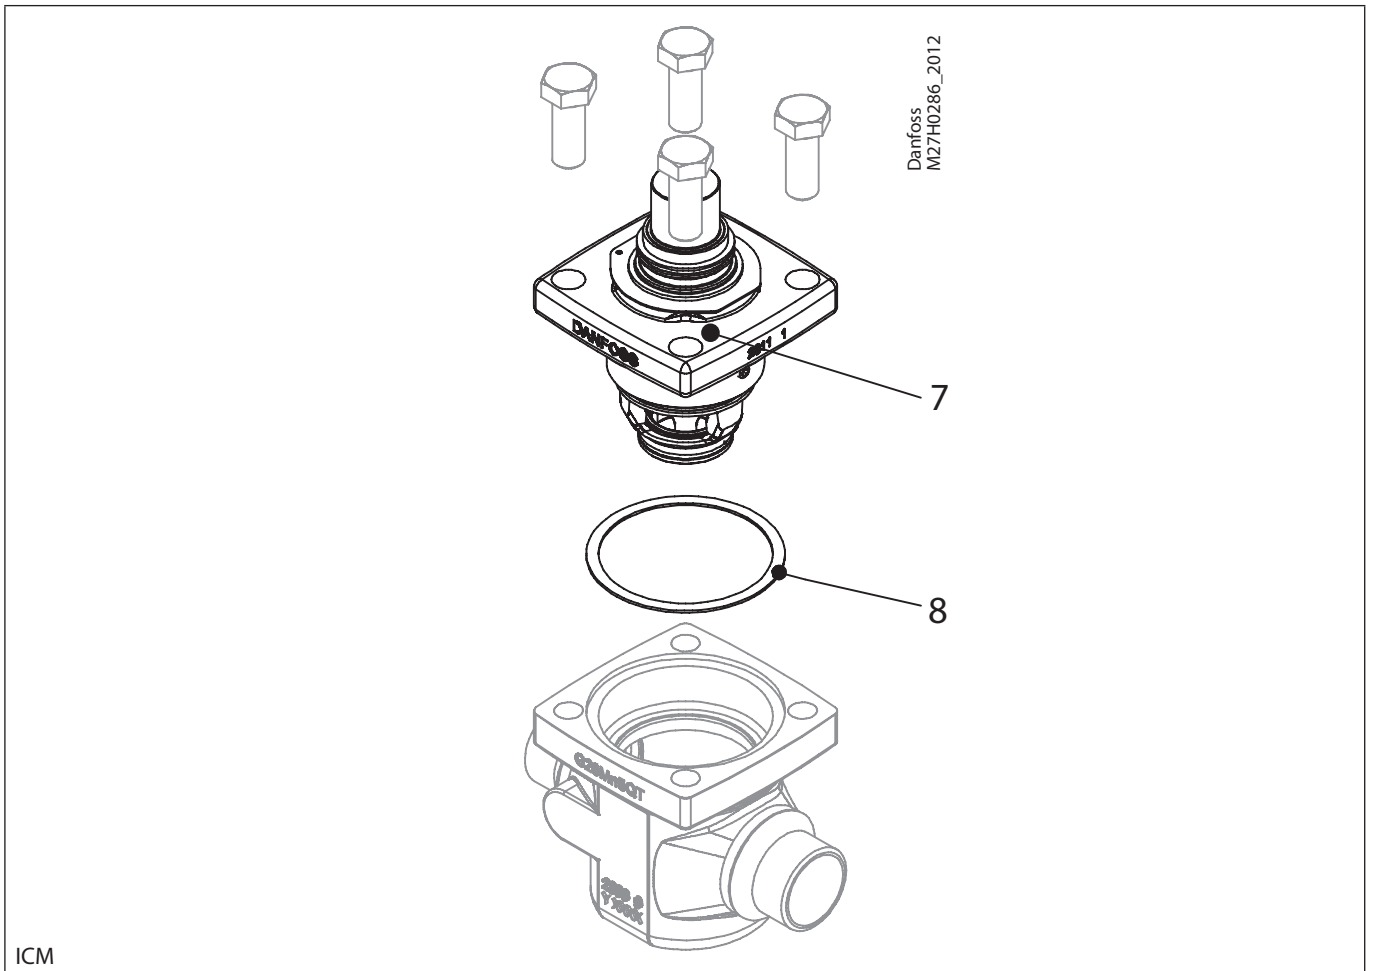

Installation guide – Spare parts and accessories

Overhaul kit | Code number 027H4180
 ICM, size 40A

ICM

<p>8</p> <p>Total no. = 1</p>	<p>7</p> <p>Total no. = 1</p>	
--------------------------------------	--------------------------------------	--