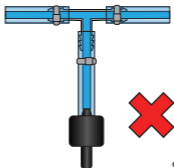

BLUEDIAMOND[®]

CONDENSATE REMOVAL PUMPS

SILENCER INSTALLATION

1.

2.

SILENCER ORIENTATION

S30-280/2