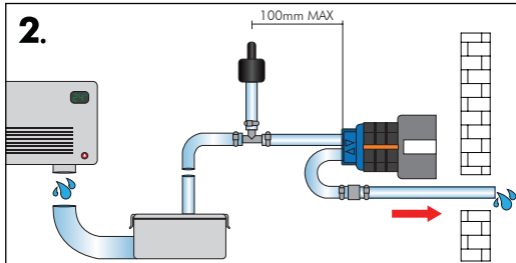

BLUEDIAMOND[®]

CONDENSATE REMOVAL PUMPS

SILENCER INSTALLATION

1.

2.

SILENCER ORIENTATION

S30-280/2